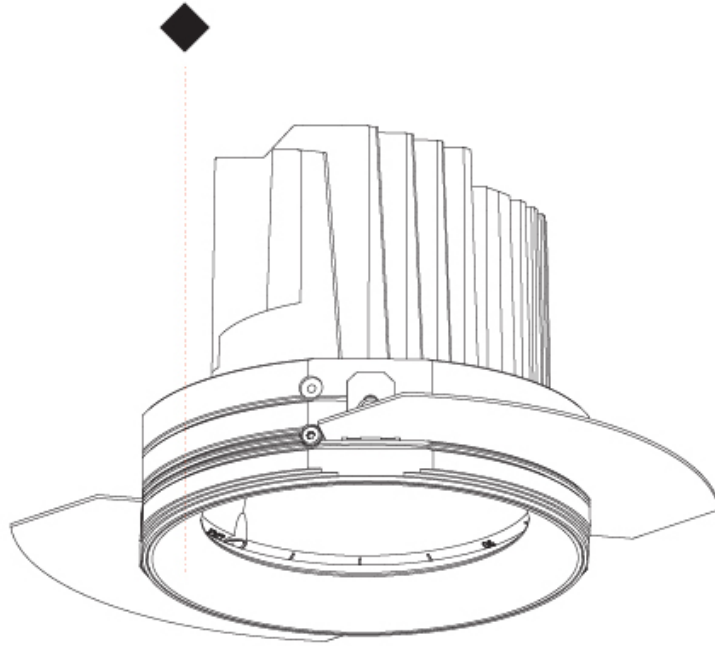

BIONIQ ROUND ADJUSTABLE TRIMLESS

A35188-

PROJECT

TYPE

SPECIFIER

QUANTITY

DATE

A

GENERAL

Series: Bioniq
 Subseries: Bioniq Round Semi Adjustable
 Brand: Prolight
 Division: Architectural
 Mounting Type: Trimless
 Mounting Location: Ceiling
 Subcategory: Downlight

PHYSICAL

Shape: Round
 Diameter (mm): 136
 Diameter (in): 5 3/8
 Height (mm): 136
 Height (in): 5 3/8
 Ceiling Thickness (mm): 10 / 12.5 / 15 / 25
 Ceiling Thickness (in): 3/8 or 1/2 or 9/16 or 1
 Min. Recessing Depth (mm): 150
 Min. Recessing Depth (in): 5 7/8
 Light Distribution: Adjustable / Downlight
 Weight (kg): 1.04
 Weight (lbs): 2.29
 Fixture Finish: SSR / BKV / CWI / CRY / HAB / LAG / UFT / ITA / RUA / RUR / MIC / FTG / MYG / TWT / LOD / PUS / FRO / FUP / KIA / POP / BLS / SPG / MEY / GOH / GUM / CHC / COM / ABZ / JAG / OBR / MOS / ROR
 Fixture Material: Aluminum Die Cast
 Cut-out Measurements: Ø 140mm / 5 1/2"
 Upon Request: Unique Ceiling Thickness